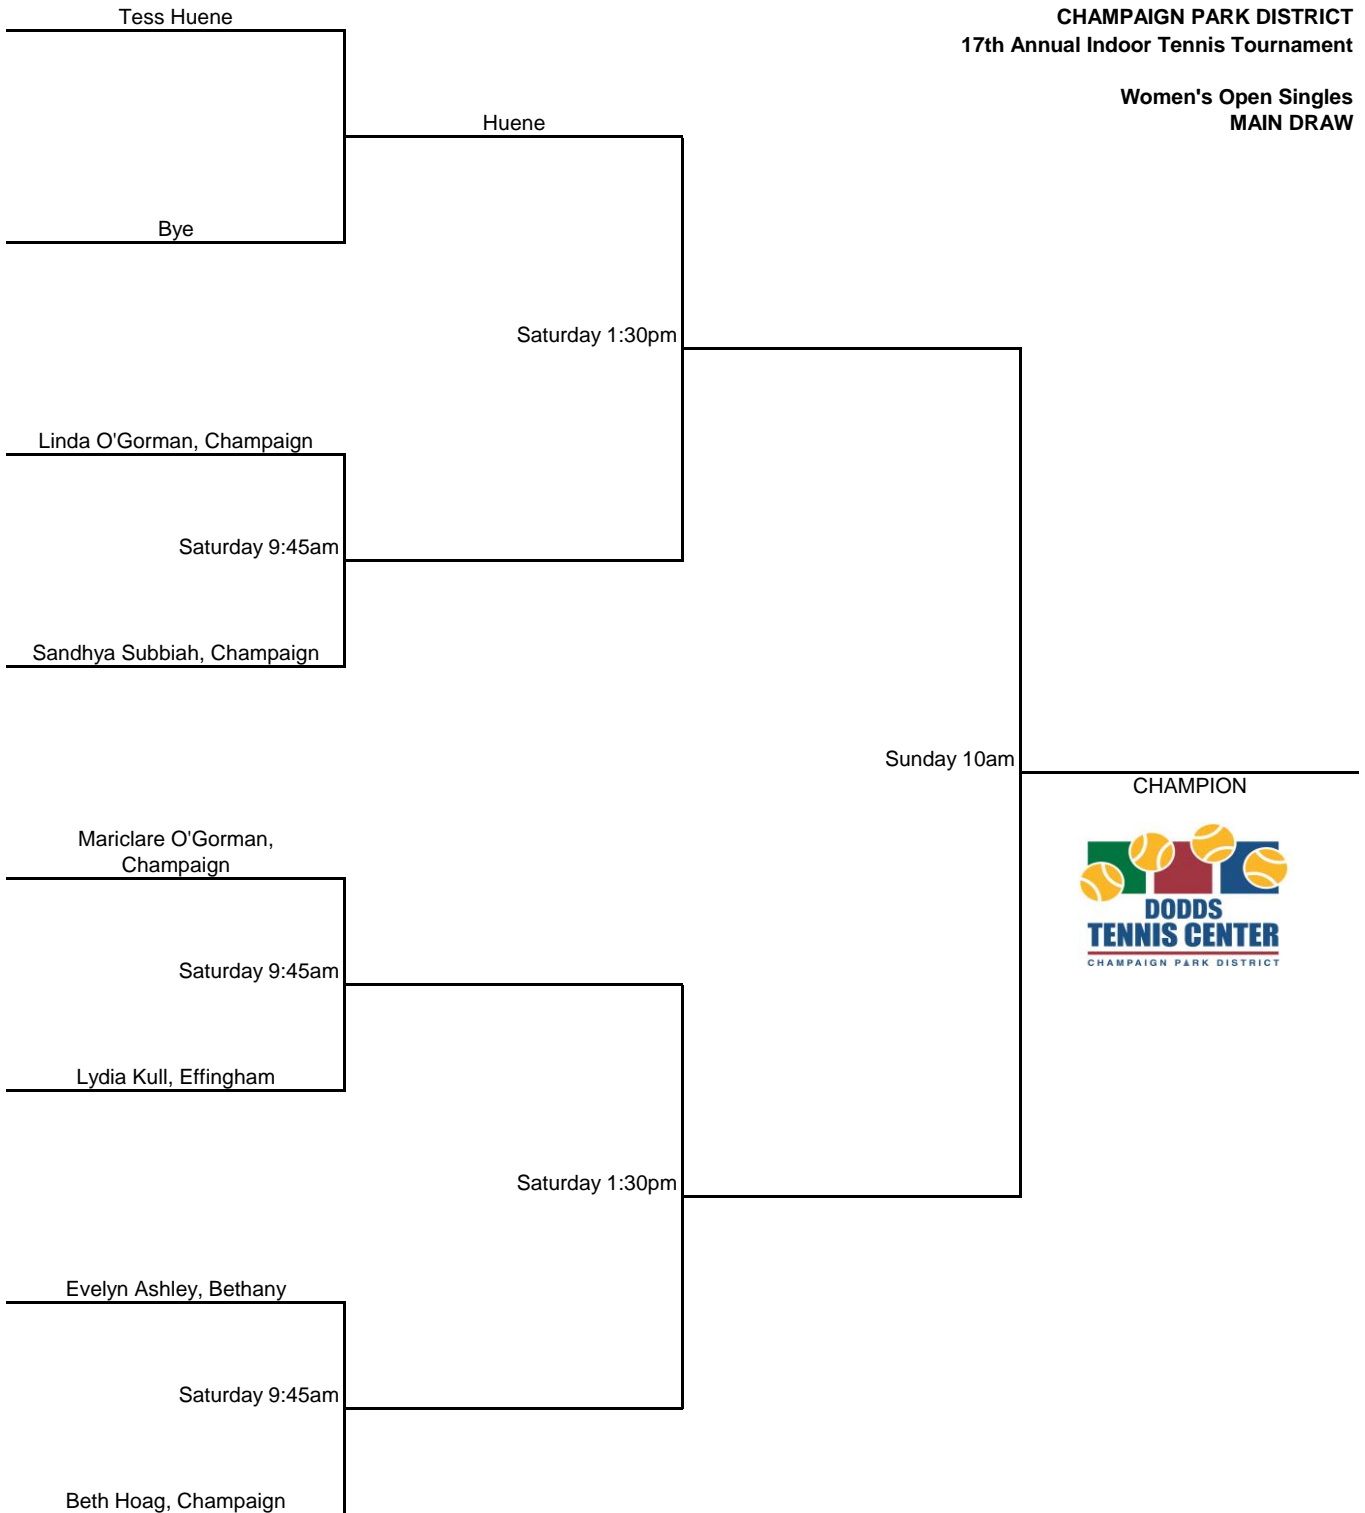

CHAMPAIGN PARK DISTRICT  
17th Annual Indoor Tennis Tournament

Women's Open Singles  
MAIN DRAW

**CHAMPAIGN PARK DISTRICT  
17th Annual Indoor Tennis Tournament**

**Women's Open Singles  
CONSOLATION DRAW**