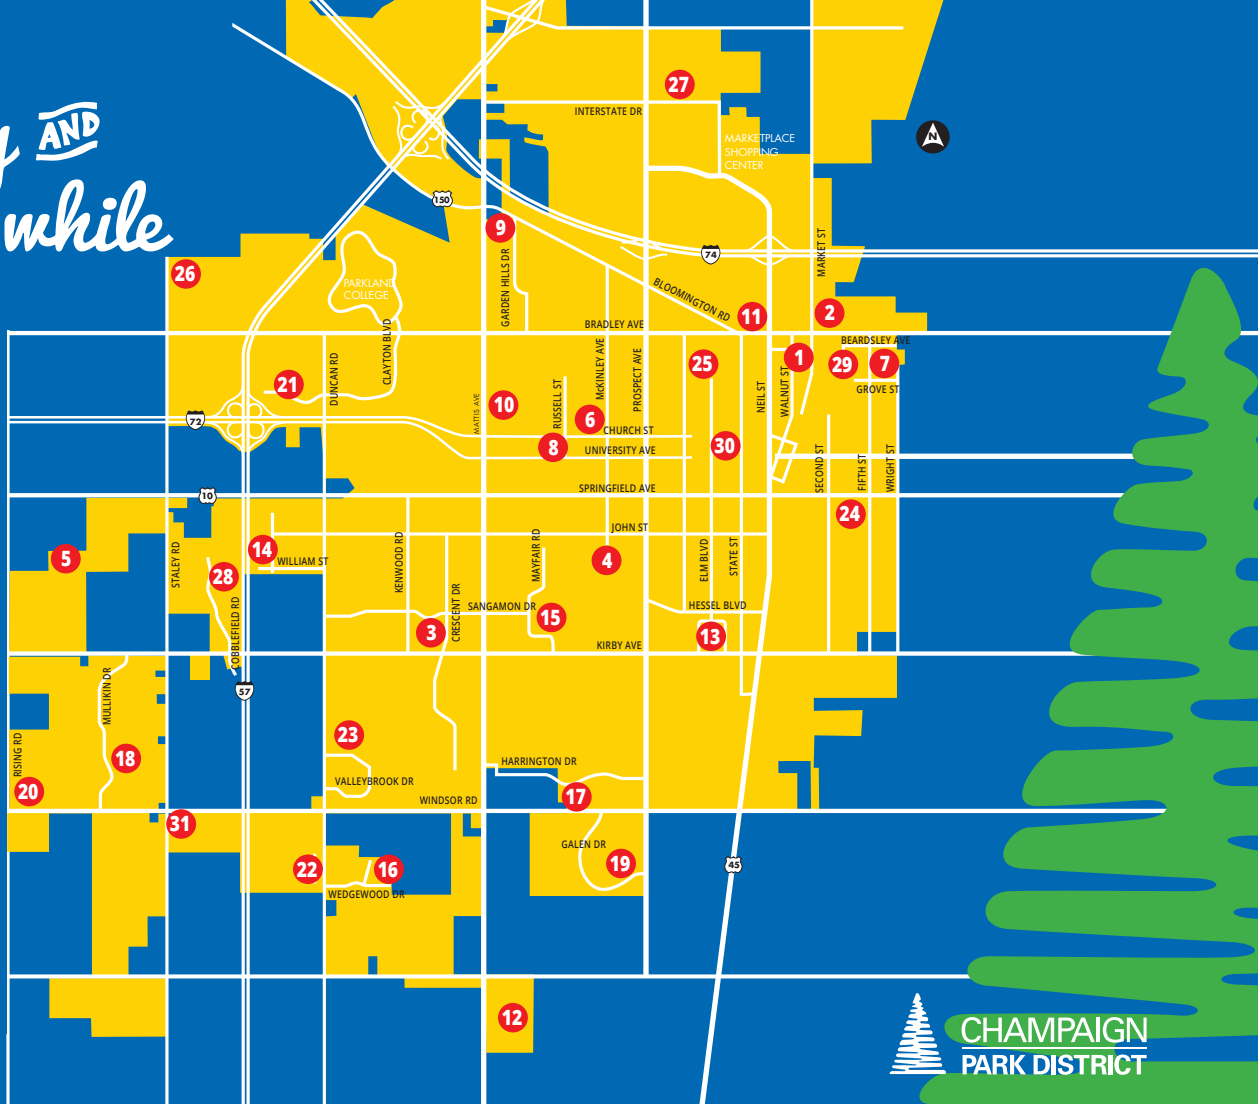

28 TURNBERRY RIDGE PARK
910 Cobblefield Rd.

Large playground with four-square and tall slides.

29 WESLEY PARK
915 N. Third St.

Watch the trains roll by at this playground with lots of shade.

30 WEST SIDE PARK
400 W. University Ave.

Popular, gated playground in the heart of downtown with outdoor musical instruments.

31 ZAHND PARK
2502 S. Staley Rd.

Enjoy a picnic in the adjacent shelter.

SNAPPING PHOTOS OF THE FUN?

Make sure to tag us and use [#explorechampaignparks!](https://www.instagram.com/explorechampaignparks/)

 /ChampaignParkDist

 @champark

 @champaignparkdist

Swing by AND play for a while

1. Beardsley Park
2. Bristol Park
3. Centennial Park
4. Clark Park
5. Commissioners Park
6. Davidson Park
7. Douglass Park
8. Eisner Park
9. Garden Hills Park
10. Glenn Park
11. Hazel Park
12. Henry Michael Park
13. Hessel Park
14. Johnston Park
15. Mayfair Park
16. Millage Park
17. Morrissey Park
18. Mullikin Park
19. Noel Park
20. Robert C. Porter Family Park
21. Powell Park
22. Robeson Meadows West Park
23. Robeson Park
24. Scott Park
25. Spalding Park
26. Sunset Ridge Park
27. Toalson Park
28. Turnberry Ridge Park
29. Wesley Park
30. West Side Park
31. Zahnd Park